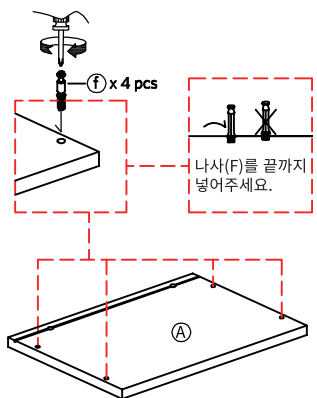

TIP

조립전 부품의 이상유무를 반드시 확인해주세요.

PART LIST

A Top Panel 1Pc	B Bottom Panel 1Pc	C Side Panel (L) 1Pc	D Side Panel (R) 1Pc
E Back Panel 1Pc	F Shelf Panel 1Pc	G Door Panel 1Pc	H Back Leg - Lower 2Pcs
I Front Leg - Lower (L) 1Pc	J Front Leg - Lower (R) 1Pc	K Back Leg - Upper (L) 1Pc	L Back Leg - Upper (R) 1Pc
M Front Leg - Upper (L) 1Pc	N Front Leg - Upper (R) 1Pc	O Shelf Panel - Upper 1Pc	P Shelf Panel - Middle 1Pc
Q Shelf Panel - Lower 1Pc	R Crossbar - Upper 2Pcs	S Crossbar - Lower 2Pcs	

HARDWARE LIST

a J.CBC Screw M6 x 35mm 28Pcs	b J.CBC Screw M6 x 25mm 8Pcs	c C.SK C/ B Screw M3.5 x 16mm 16Pcs	d Allen Key M4 1Pc
e Minifix Cam #5656 4Pcs	f Minifix Bolt #9635 4Pcs	g Wood Dowel M8 x 30mm 4Pcs	h Magnetic 1Pc
i Metal Plate For Magnetic 1Pc	j Shelf Pin 5x16mm 4Pcs	k Table Lock - A 2Pcs	l Table Lock - B 2Pcs

주의:

조립시 나사의 방향을 아래와 같은 방향으로 조립해주세요.

1 STEP 1

2 STEP 2

3 STEP 3

4 STEP 4

7 STEP 7

8 STEP 8