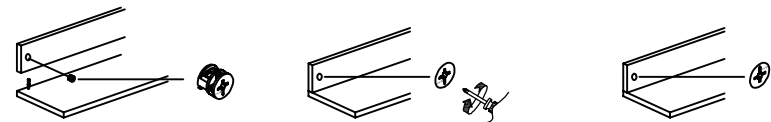

주의:

조립시 나사의 방향을 아래와 같은 방향으로 조립해주세요.