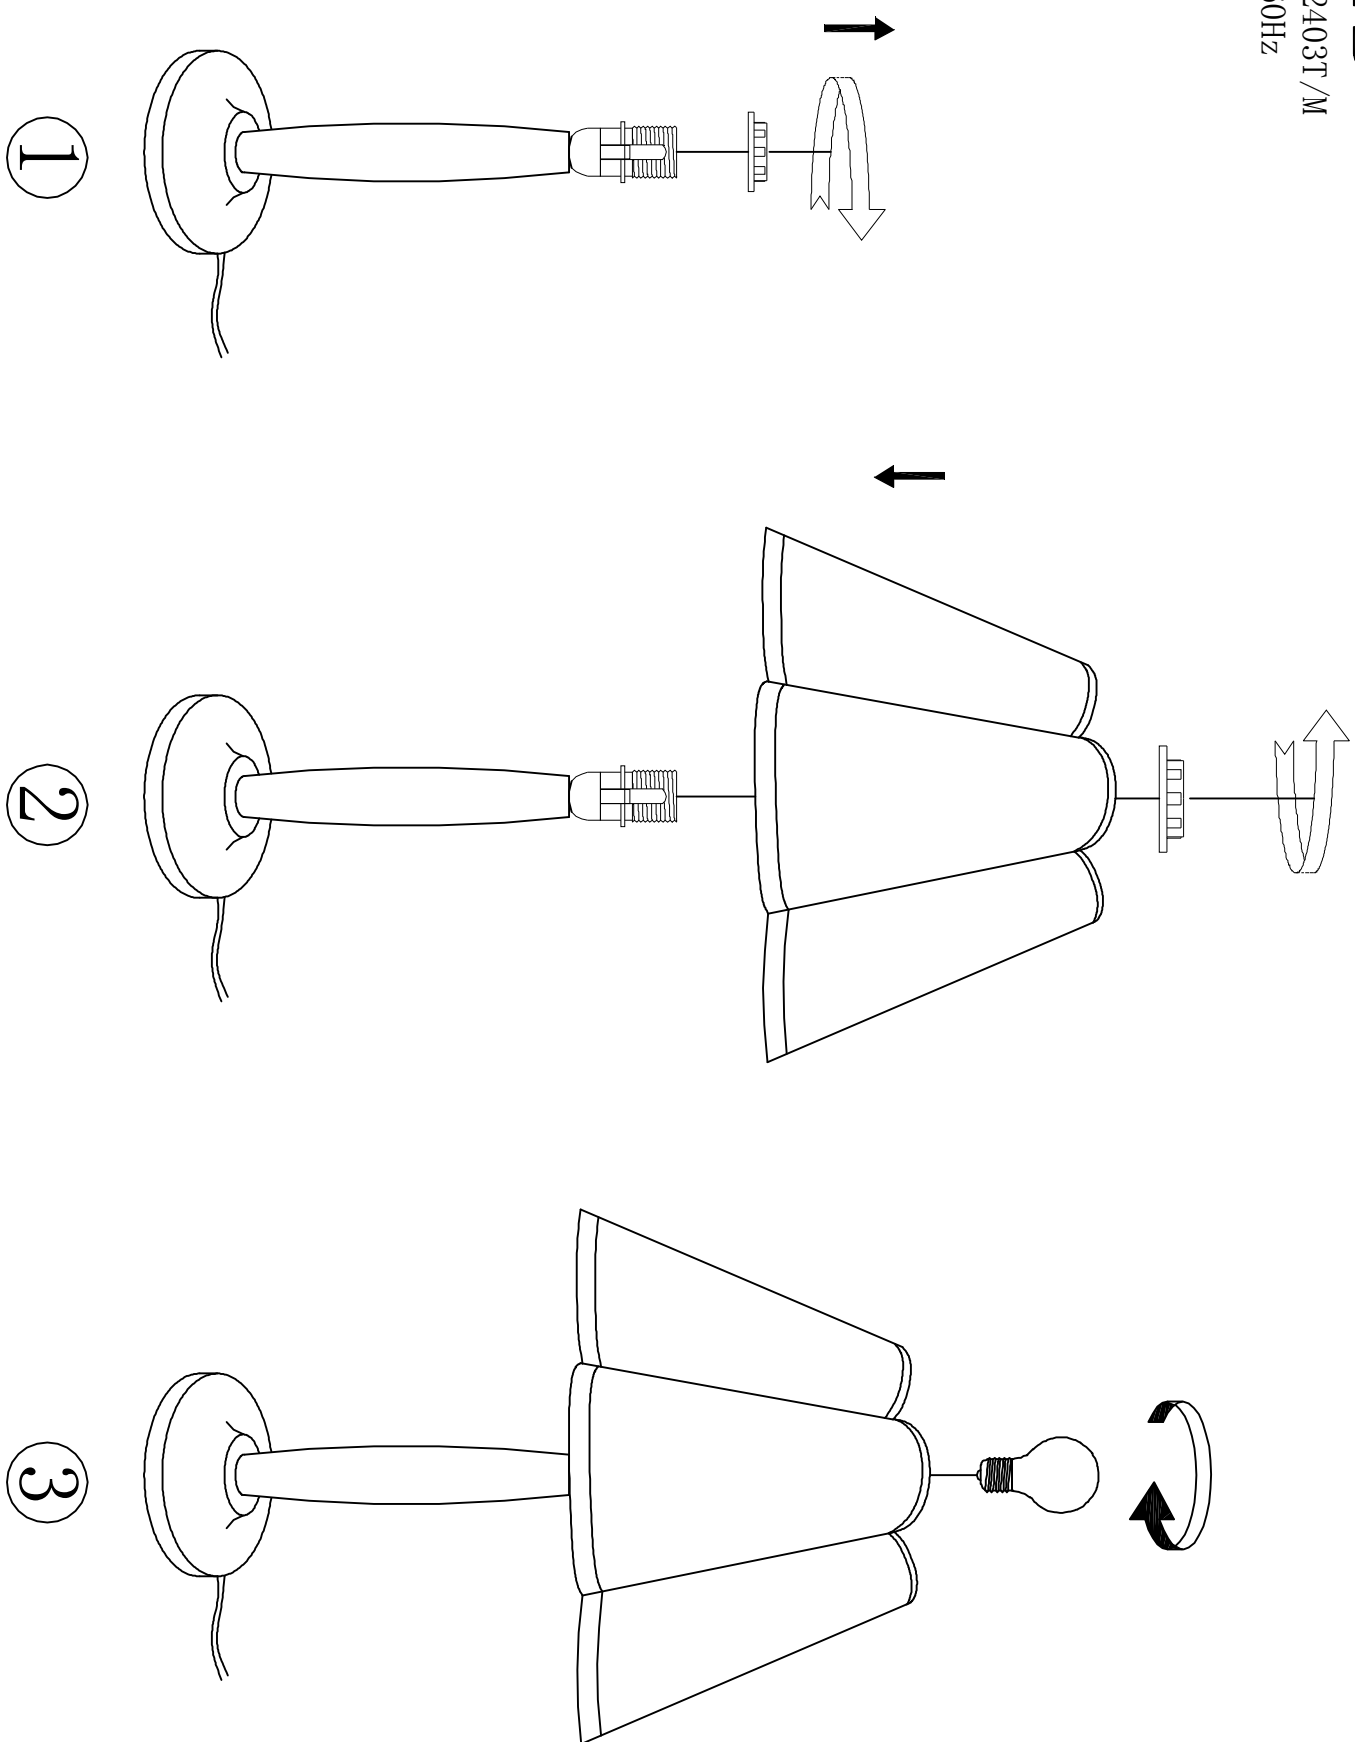

# MARKET B

Article No: KS2403T/M

100-240V~ 50-60Hz

E14 MAX 40W

1

2

3

1