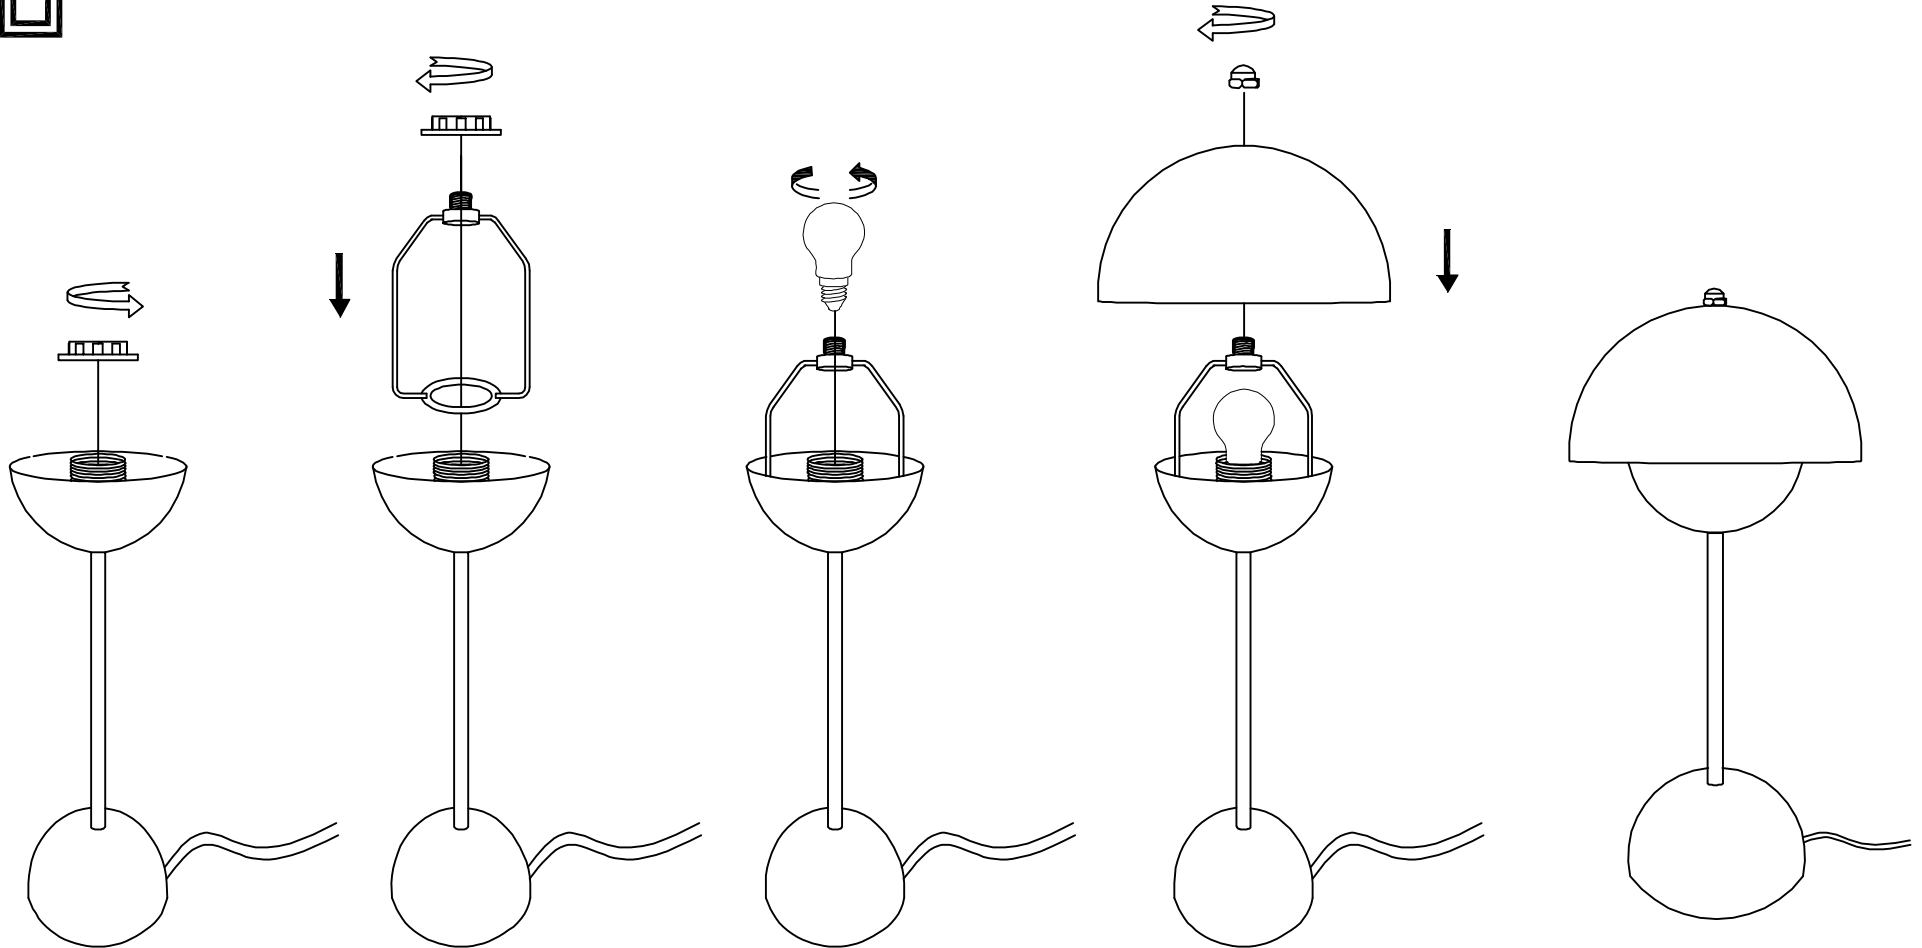

# MARKET B

Article No:KS2247T/M

100-240V~ 50-60Hz

E14 MAX 40W

1

2

3

4