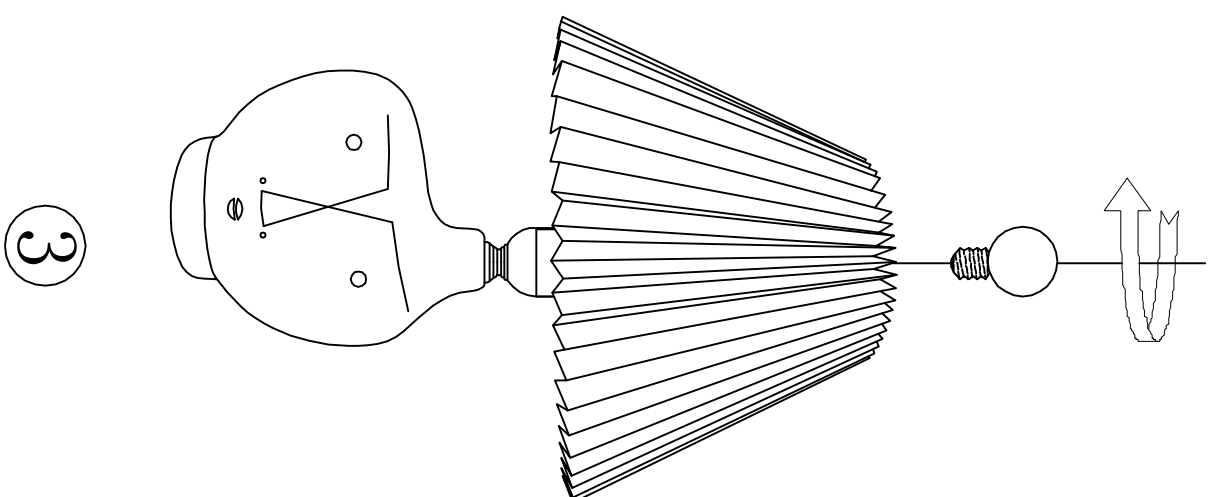

MARKET B

Article No: KS2462T

100-240V~ 50-60Hz

E26 MAX 20W

3X16 PLEATS

1

2

3