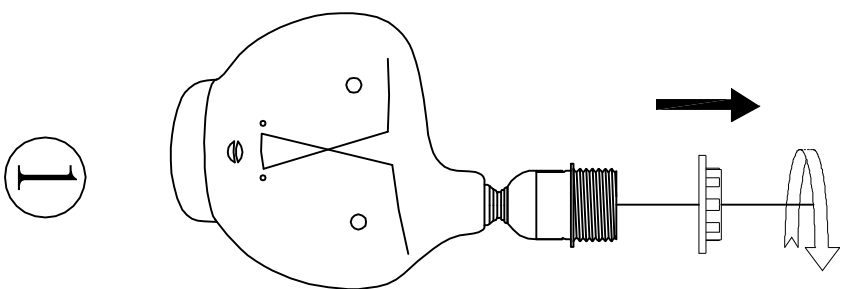

MARKET B

Article No: KS2462T

100-240V~ 50-60Hz

E26 MAX 20W

3X16 PLEATS

1

2

3