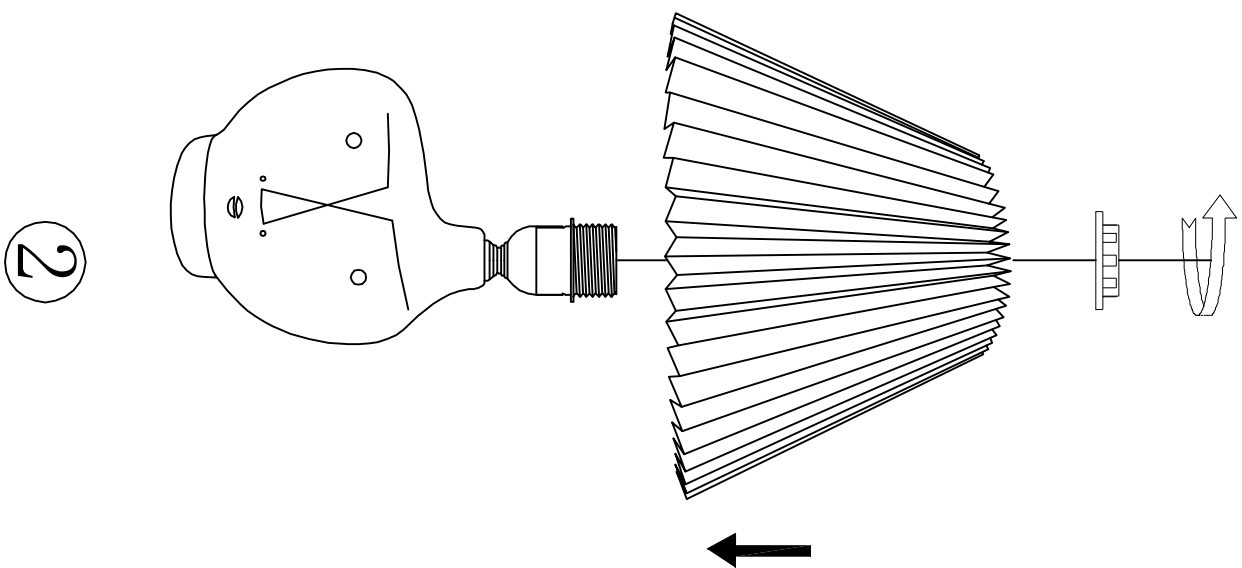

MARKET B

Article No: KS2462T

100-240V~ 50-60Hz

E26 MAX 20W

3X16 PLEATS

1

2

3