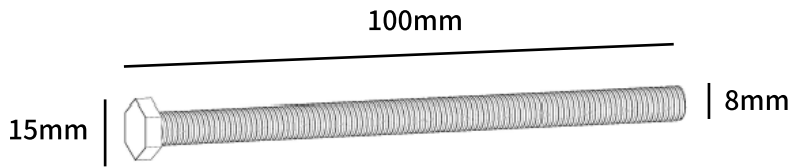

# **SOSO 원목콘솔테이블 160x45**

SOSO Console Table

---

# MARKET B

**X 6**

**X 12**

**X 6**

**X 1**

**X 6**

**X 4**