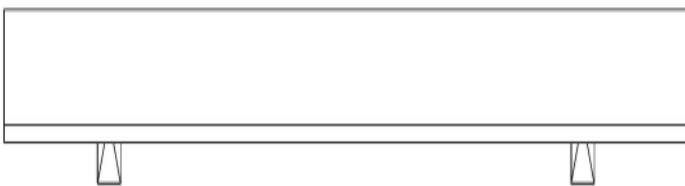

# **SOSO 원목콘솔테이블 160x45**

SOSO Console Table

---

# MARKET B

**X 6**

**X 12**

**X 6**

**X 1**

**X 6**

**X 4**